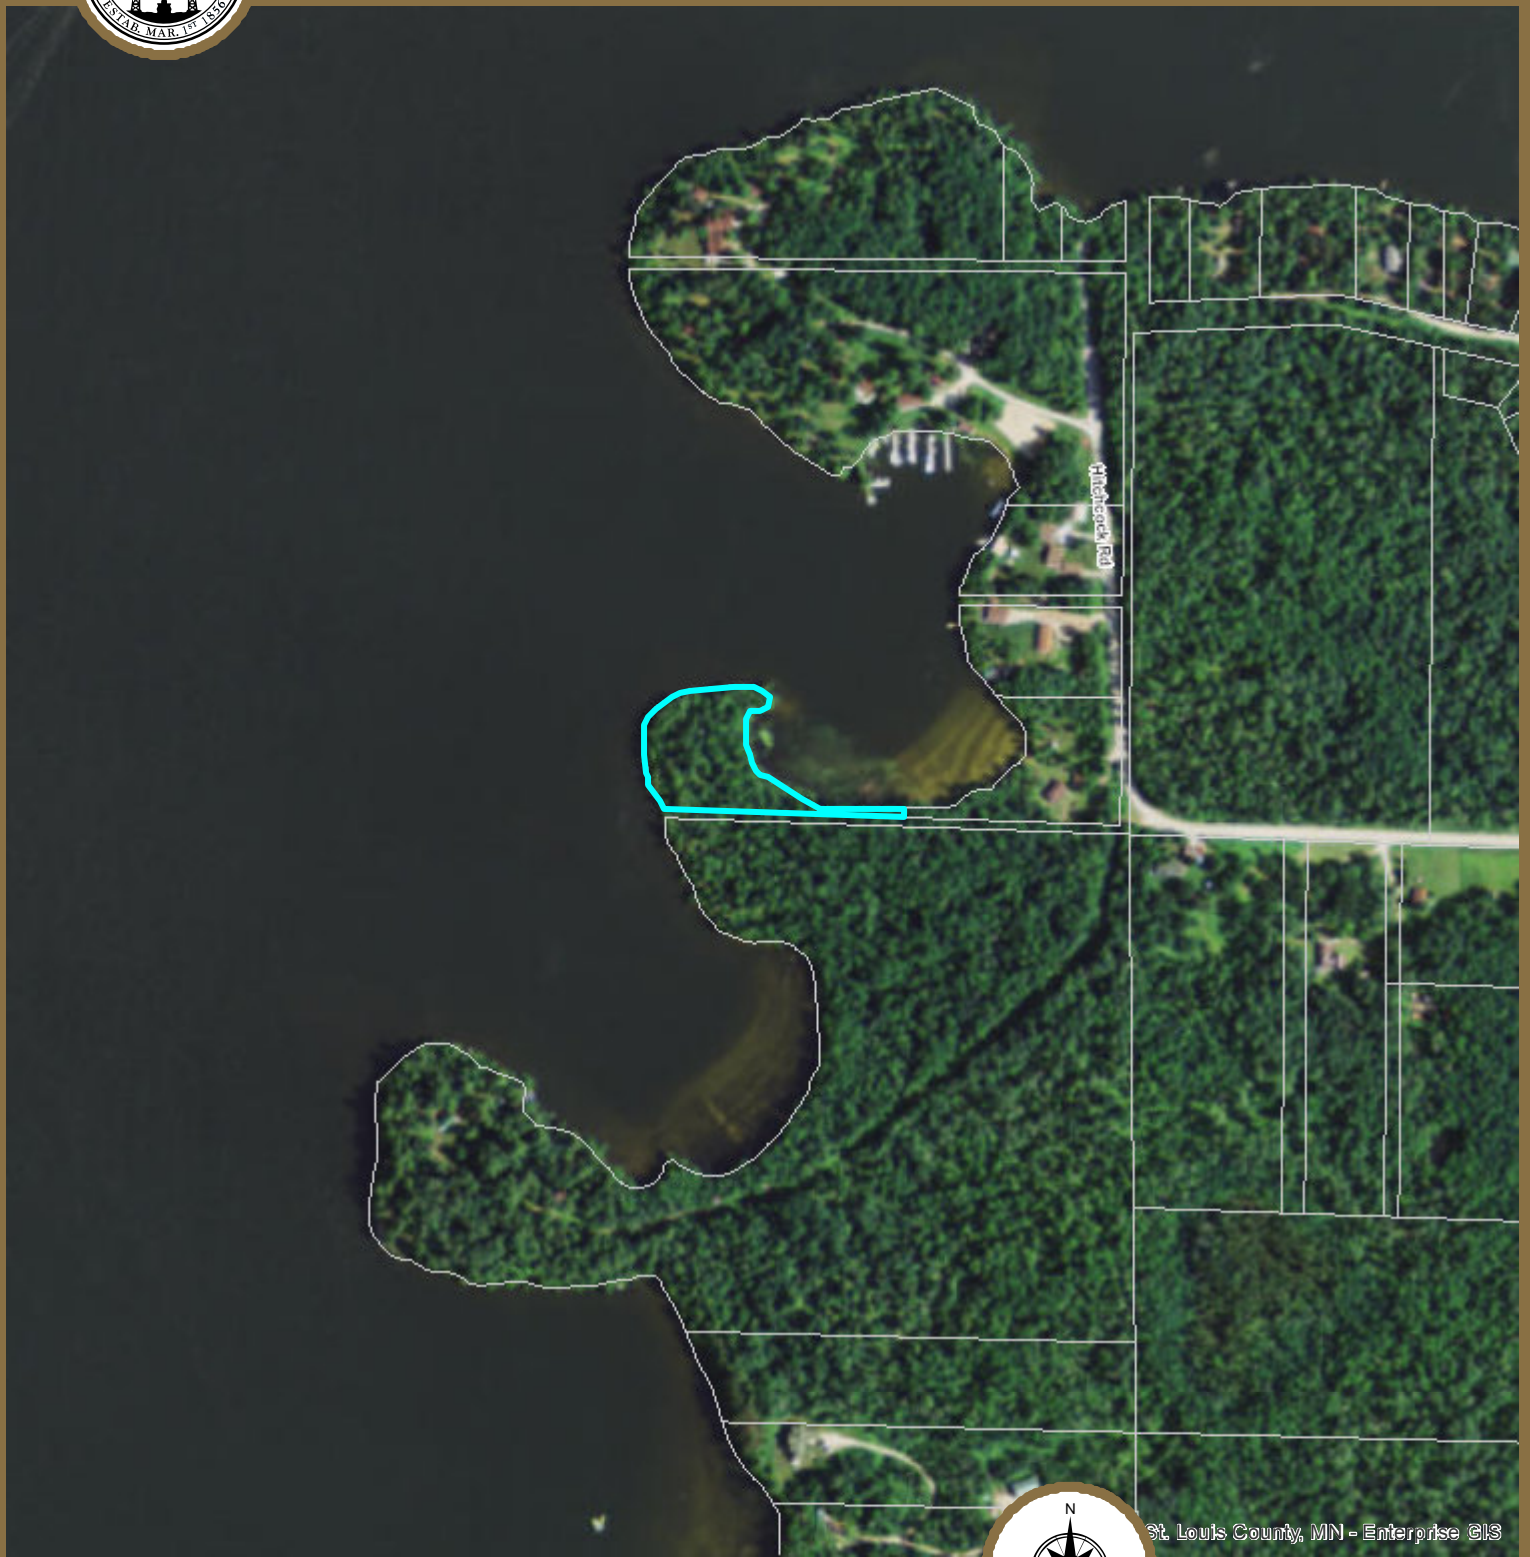

# County Land Explorer

St. Louis County, Minnesota

St. Louis County, MN - Enterprise GIS

## County Land Explorer Map - St. Louis County MN

County Land Explorer  
St. Louis County [www.stlouiscountymn.gov/CountyLandExplorer](http://www.stlouiscountymn.gov/CountyLandExplorer) Minnesota

**Disclaimer**  
This is a compilation of records as they appear in the Saint Louis County Offices affecting the area shown. This drawing is to be used only for reference purposes and the County is not responsible for any inaccuracies herein